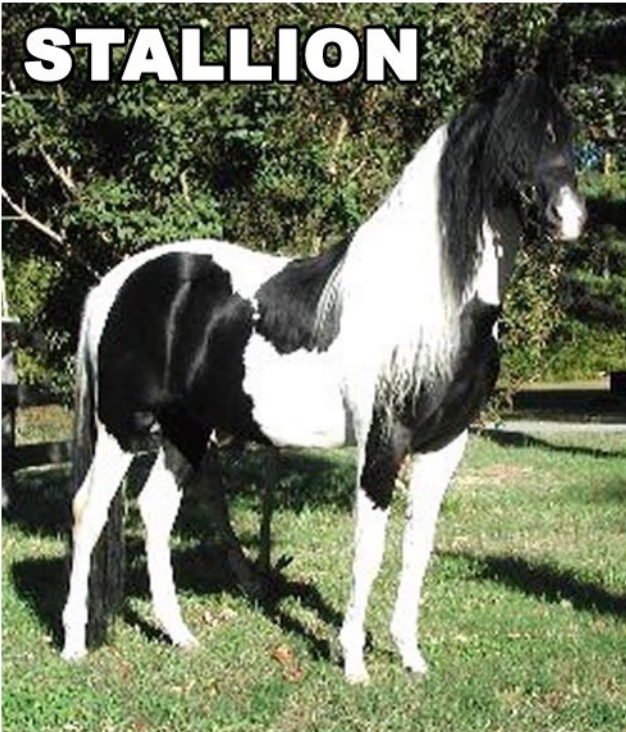

# STOLEN HORSE

September 16, 2010 ~ Henry County, Missouri

Sun, Sep 19 - Seen at Lebanon Livestock Auction Saturday / 3pm, standing tied outside auction to a gray gooseneck stock trailer pulled by red extended cab Ford truck ... still in Missouri as of Sat. Sep 18

**STALLION**

*Mayito*

**Black & White Paso Fino Stallion**  
16 yrs ♦ 14 hh ♦ 850 lbs

characteristics:

- ♦ long B&W mane and forelock
- ♦ black head - large star & white nose
- ♦ top of tail white / rest of tail black
- ♦ 4 white legs
- ♦ easy to handle / gaited