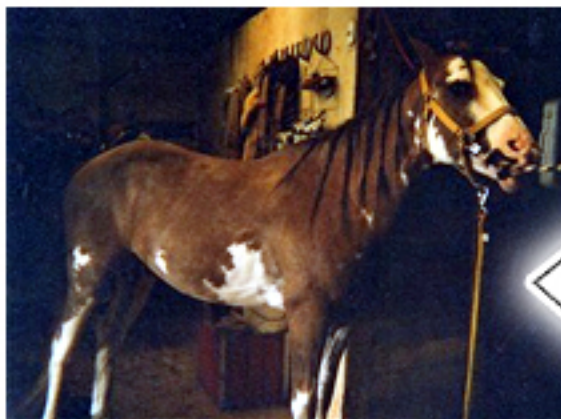

NetPosse.com ~ Idaho Alert

STOLEN HORSE

June 28, 2005 ~ Tecumseh, Oklahoma

Pale Faces Image

“Wombat”

10 yrs + 850 lbs + 14.2 hh

Breed: Paint

Sex: Gelding

Color: red roan Overo

Identifiable characteristics:

- Diamond shaped brand with the letters "JE" inside.
- Brand is on left hip
- Long dark brown mane and tail

TRAINED AS A CUTTING HORSE. SHOWN IN ARKANSAS, TEXAS, OKLAHOMA & TEXAS