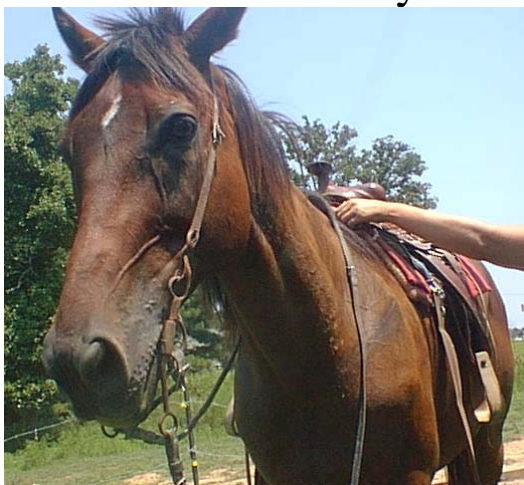

Idaho Alert

STOLEN HORSE

Theft by Deception August 7, 2004

Rye Advice (Shadow)

Breed: Thoroughbred
sex: Gelding
color: Bay
age: 10 years
weight: not real sure
height: 15 1/2 hh
identifiable characteristics:

- white sock on left back leg,
- he has a star,
- long mane,
- he is tattooed on his lip, X05774 (I think this is the number) really close could be X50774

Contact: Cullman County
Sheriff's Office

Phone: 256-734-0342