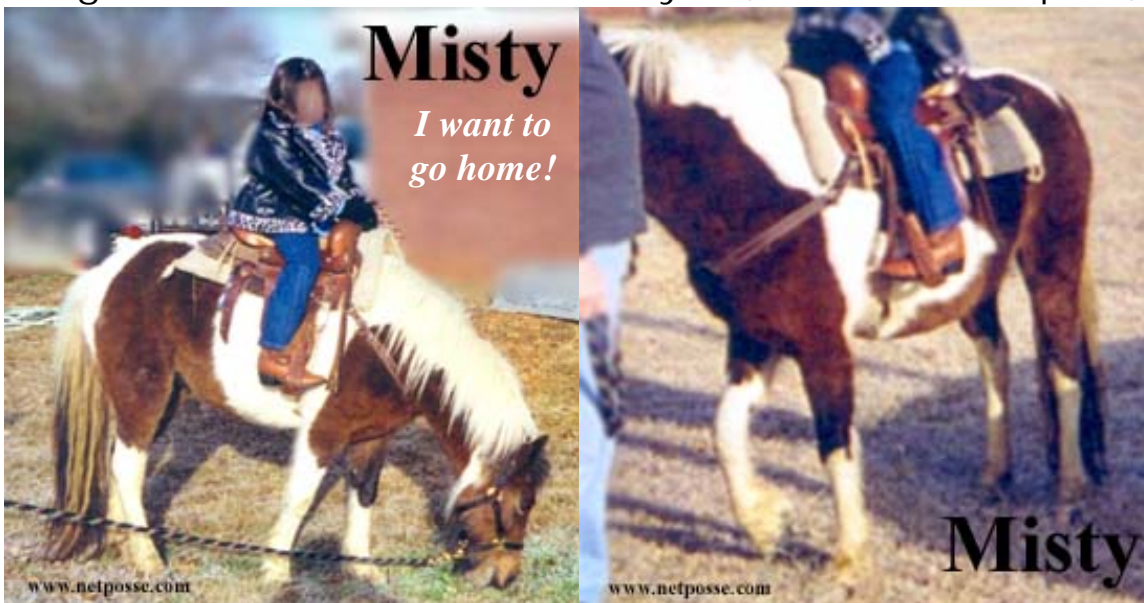

Idaho Alert

STOLEN HORSE

Missing and assumed stolen on July 13, 2004 from Tupelo, MS

R
E
W
A
R
D

“Our 6 year old daughter received Misty this past Christmas as a gift from Santa.

“Misty was last seen on Monday evening, July 12th, at our home. When we tried to find her on Tuesday evening, she was missing. Our family is missing Misty greatly and a nice reward is available to anyone who can return her to us.” Rachel Hill

Breed: Shetland
Sex: Mare
Color: Brown and White spotted-Paint
Age: 6 years
Weight: approx. 450 lbs
Height: pony size?
Identifiable characteristics:

- brown and white spotted,
- white mane,
- brown face with
- small white spot above nose

Help Karli Find Her Pony! Misty could be anywhere in the US; maybe even in your pasture!