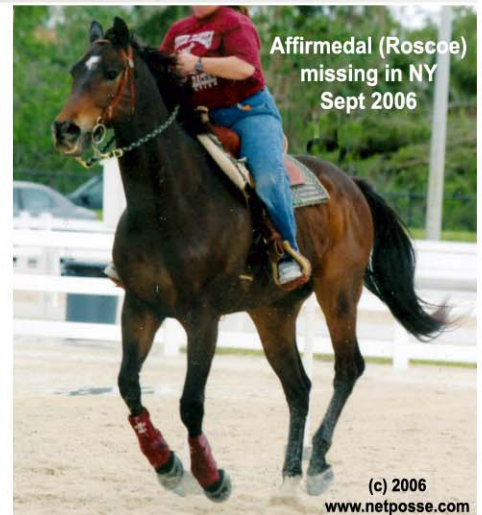

# MISSING HORSE

September 3, 2006 - Olean (Cataragus County), New York

## AFFIRMEDAL "ROSCOE"

Bay Thoroughbred  
Gelding

12 years ♦ 17.2 h ♦ 1150 lbs

Star on forehead

White Sock Rear Right ~  
w/3 black spots

**LIP TATTOO X18647**

**ANOTHER THOROUGHBRED  
DISAPPEARS ~ REPORTED  
DECEASED BUT NO EVIDENCE**

**How Missing:** Horse was picked up by Orlando area hauler in Davie, Florida on Sept 3, 2006 and was supposed to be taken to a boarding facility in Olean, New York. Horse supposedly arrived there on Sept 5th according to the farm owner. 2 weeks later the farm owner contacted the horse owner in Florida and told her that the horse was sick, but they were not going to call a vet. The horse owner received a message on her phone October 17 saying the horse was dead and they had already buried it and would not dig it up for photographing or ID by a vet.