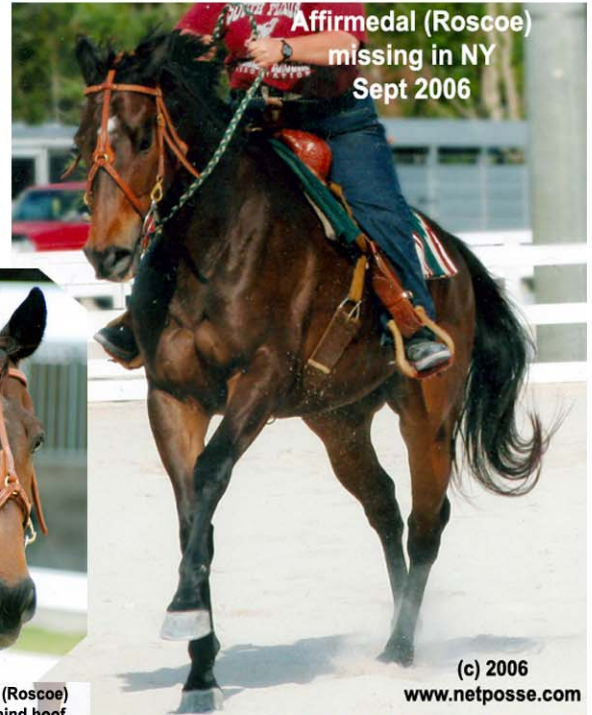

NetPosse.com ~ Idaho Alert

MISSING HORSE

September 3, 2006 - Olean (Cataragus County), New York

AFFIRMEDAL "ROSCOE"

Bay Thoroughbred
Gelding

12 years ♦ 17.2 h ♦ 1150 lbs

Star on forehead

White Sock Rear Right ~
w/3 black spots

LIP TATTOO X18647

**ANOTHER THOROUGHBRED
DISAPPEARS ~ REPORTED
DECEASED BUT NO EVIDENCE**

How Missing: Horse was picked up by Orlando area hauler in Davie, Florida on Sept 3, 2006 and was supposed to be taken to a boarding facility in Olean, New York. Horse supposedly arrived there on Sept 5th according to the farm owner. 2 weeks later the farm owner contacted the horse owner in Florida and told her that the horse was sick, but they were not going to call a vet. The horse owner received a message on her phone October 17 saying the horse was dead and they had already buried it and would not dig it up for photographing or ID by a vet.

**Contact: Jennifer L O'Bier / email: chvysquirt@aol.com / 754 264-4324
Owner: Wendy Nablin / Phone: 954 297-7102**

Print flyer and check updates: Go to www.netposse.com and click on Missing Horses in Florida or New York

NetPosse.com
horse theft education begins here

Stolen Horse International

www.NetPosse.com

stolenhorse@NetPosse.com

Copyright 2006 © Stolen Horse International, Inc. All rights reserved. 501c3 organization.
Tax deductible donations can be sent to SHI, PO Box 1341 Shelby, NC 28151